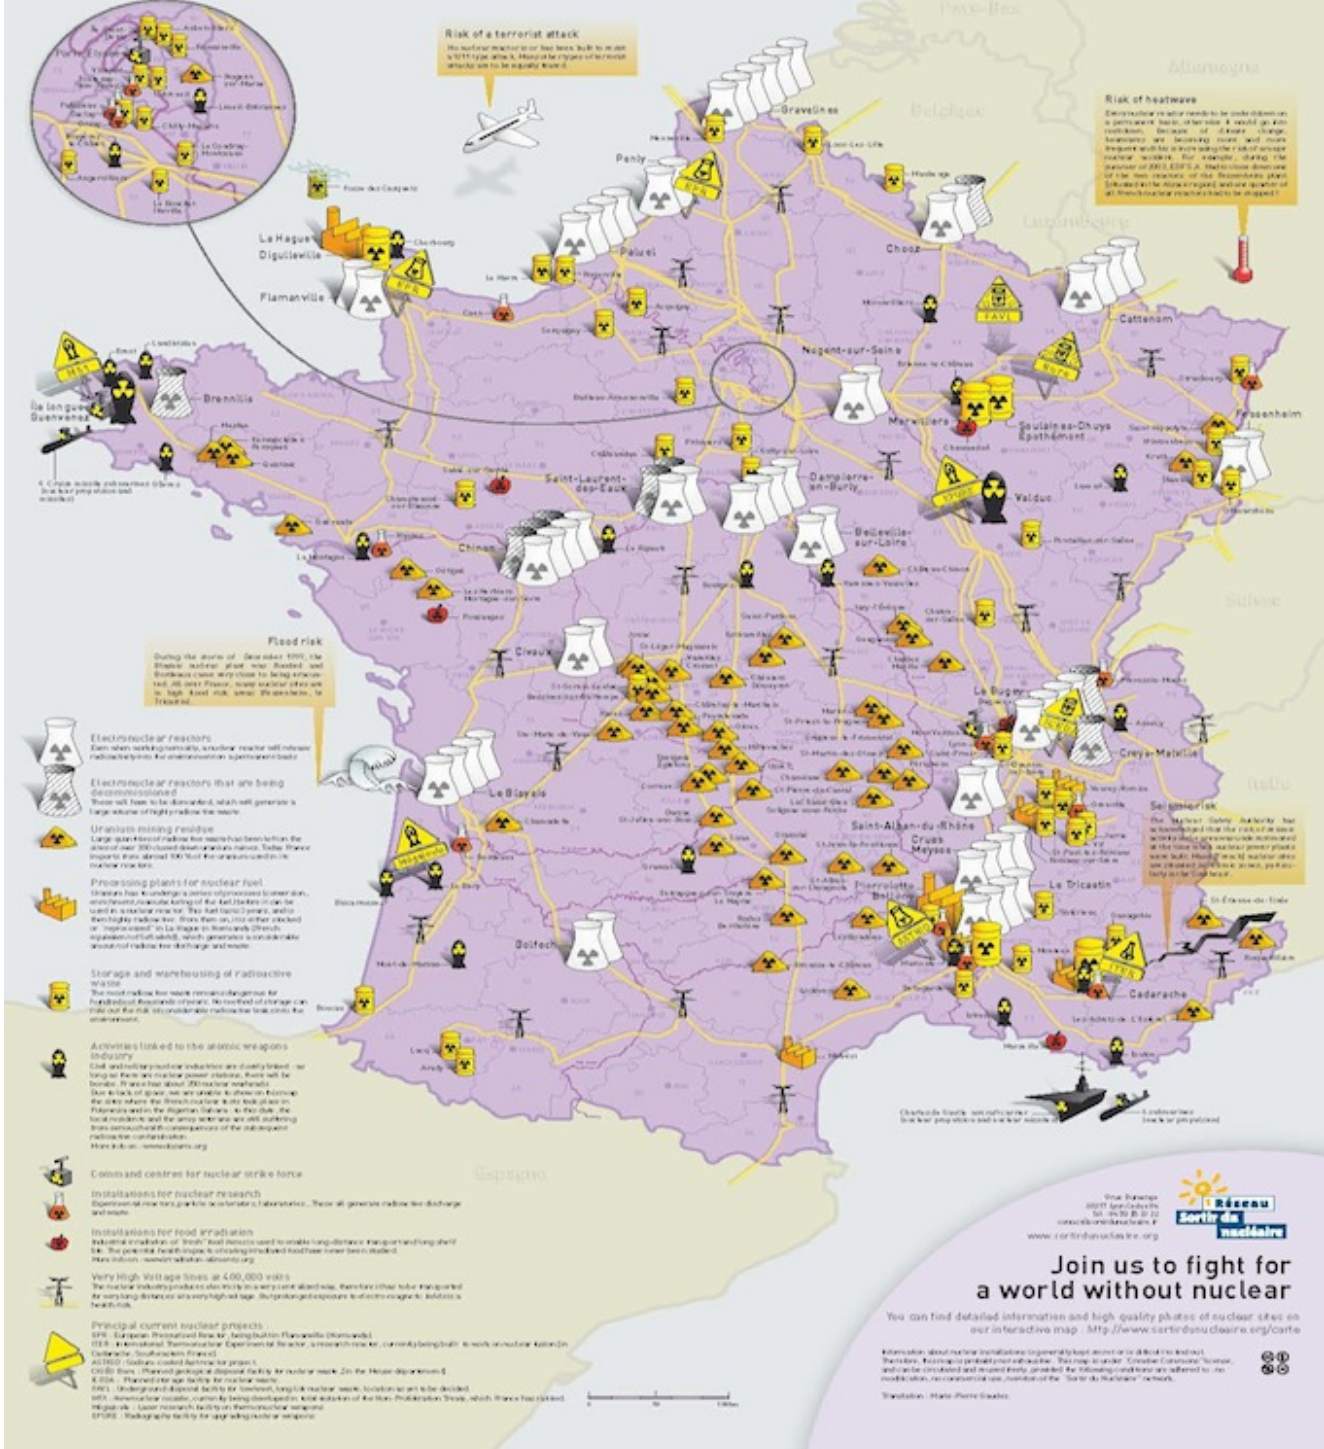

NUCLEAR POWER : PERMANENT DANGER

Join us to fight for a world without nuclear

Translation: Marie-Pierre Bouvier